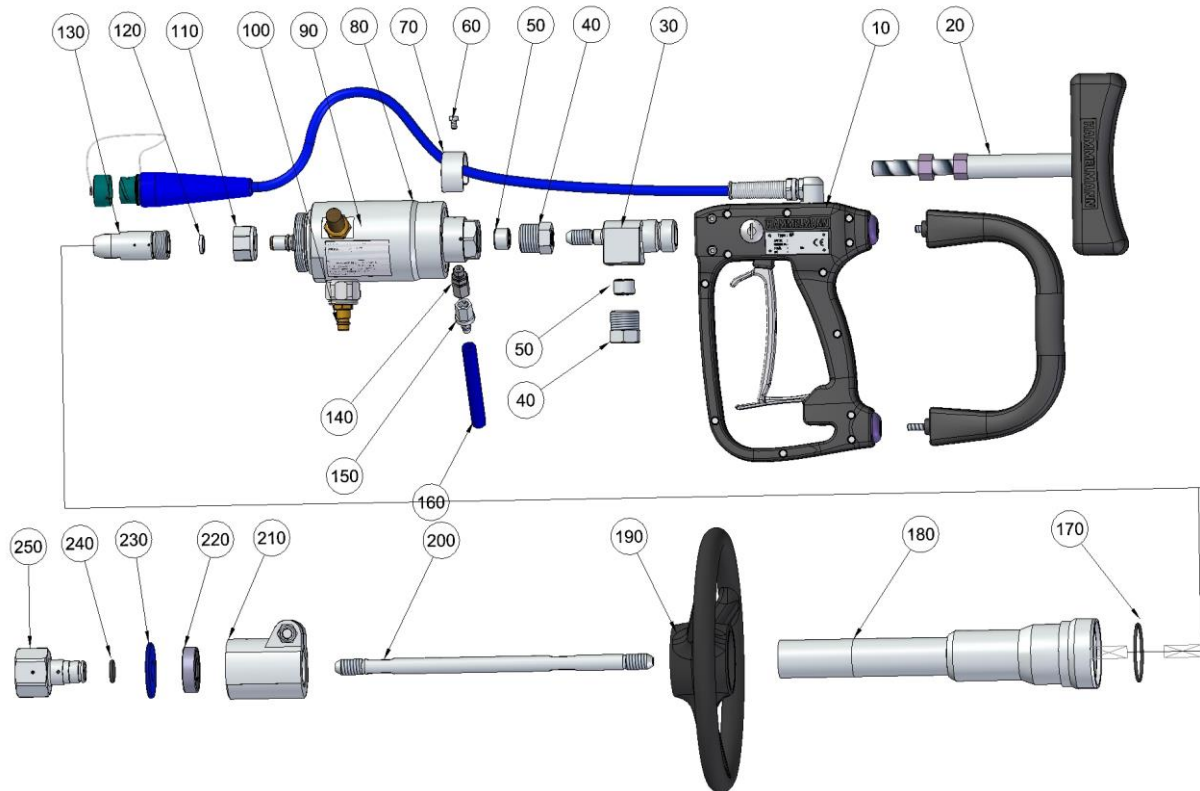

# ACCESSORIES AND SPARE PARTS SP 3000 PR3 ER

12.H.14 – 11/19

Pos.	Description	Code no.
10	Hand grip cpl.	00.01431.0064
20	Shoulder stock	00.05350.0014
30	Gun housing	01.01279.0045
40	Pressure screw M 26 x 1.5	04.05992.0359
50	Pressure ring M 14 x 1.5 LH	04.05992.0310
60	Cylinder screw	02.00840.0316
70	Protection cover	01.01642.0050
80	Rotary drive (incl.item 90 + 100)	00.00124.0100
90	Sound absorber	04.00657.0016
100	Coupling plug	04.02991.0043
110	Union nut M 26 x 1.5	01.02805.0098
120	Ring, split	01.03465.0468
130	Connection piece	01.05300.0615

Pos.	Description	Code no.
140	Nipple G 1/8"	04.05993.0291
150	Tube fitting	04.05993.0838
160	Hose, 1000 mm	04.04590.0121
170	O-ring	04.00730.0241
180	Guide pipe, 300 mm	00.03550.0110
190	Hand wheel	00.03304.0004
200	Lance pipe, 300 mm	01.03559.0245
210	Clamping sleeve	01.05308.0041
220	Ball bearing	02.01718.0576
230	Spacer	01.04380.0995
240	O-ring	04.00730.0071
250	Connection piece M 14 x 1.5 LH - M 30 x 2	01.05300.0618
260	Body stock	00.00555.0032